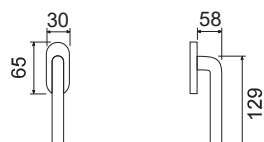

HQ47DK01

Martellina DK
con movimento metallico
DK window handle