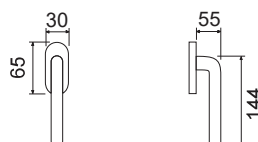

CHS	44,65	2
CHL	43,70	2
BRY	46,50	2
PVD	51,00	2