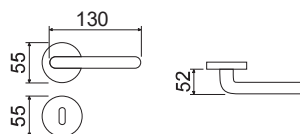

HQ20RR60

Maniglia su rosetta
e bocchetta tonda
*Handle with round rose
and escutcheon*