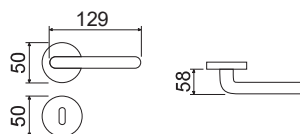

HQ47RR51

Maniglia su rosetta
e bocchetta tonda
*Handle with round rose
and escutcheon*