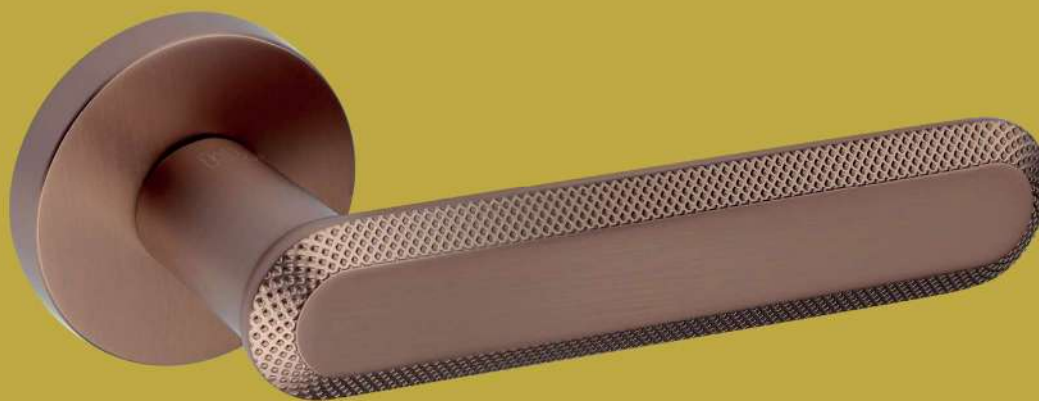

**PREMIUM
ROUND**

**MANIGLIE
DI LIVELLO SUPERIORE**

**NEXT LEVEL
HANDLES**

KTS

HANDLES DESIGN

KTS
HANDLES DESIGN

ARNO

CHL
Cromo lucido
Polished chrome