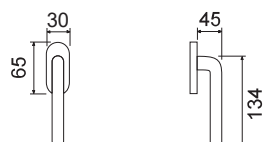

CHS	47,70	2
CHL	47,25	2
PVD	53,60	2
RAS	52,10	2