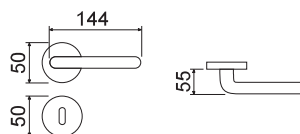

FINITURE
FINISHINGS

€

PCS/BOX

HQ05RR51

Maniglia su rosetta
e bocchetta tonda

*Handle with round rose
and escutcheon*

CHS	74,40	1
CHL	72,80	1
BRY	77,50	1
PVD	85,00	1

HQ05DK01