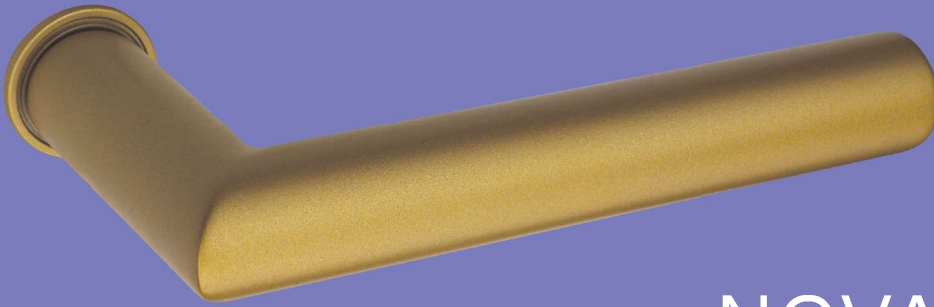

KTS
HANDLES DESIGN

NOVANTA MINIMAL

CODICE e DESCRIZIONE
CODE and DESCRIPTION

FINITURE
FINISHINGS

€

PCS/BOX

LH001RR25OB

Maniglia su rosetta
e bocchetta tonda $\varnothing$ 25 mm
foro chiave

*Handle with round rose $\varnothing$ 25 mm
and key escutcheon*