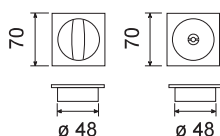

Guarniture per porte scorrevoli

Handle sets for sliding doors

CODICE e DESCRIZIONE CODE and DESCRIPTION	FINITURE FINISHINGS	€	PCS/BOX
KITPSQ01G			
Kit porte scorrevoli	CHS	46,20	4
	CHL	46,20	4
<i>Sliding door kit</i>	PVD	68,90	4