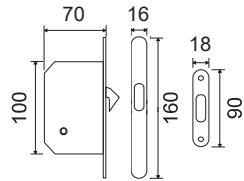

Guarniture per porte scorrevoli

Handle sets for sliding doors

KTS
HANDLES DESIGN

CODICE e DESCRIZIONE
CODE and DESCRIPTION

FINITURE
FINISHINGS

€

PCS/BOX

SETPSO02

Set per porte scorrevoli

Sliding door set

OLV	51,20	1
BRG	53,40	1
BRY	54,70	1
CHS	55,90	1
CHL	55,90	1