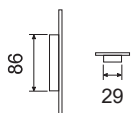

SETPSR03			
Set per porte scorrevoli	CHS	53,50	1
<i>Sliding door set</i>	CHL	53,50	1