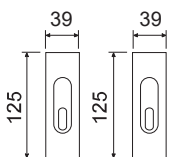

SETPSR03			
Set per porte scorrevoli	CHS	53,50	1
<i>Sliding door set</i>	CHL	53,50	1