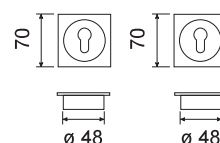

KITPSQ04G			
Kit porte scorrevoli foro cilindro	CHS	29,00	5
	CHL	29,00	5
<i>Sliding door kit</i>	PVD	42,85	5