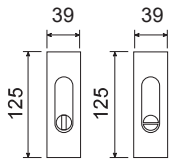

Guarniture per porte scorrevoli

Handle sets for sliding doors

KTS
HANDLES DESIGN

CODICE e DESCRIZIONE CODE and DESCRIPTION	FINITURE FINISHINGS	€	PCS/BOX
SETPSR02			
Set per porte scorrevoli	CHS	59,20	1
<i>Sliding door set</i>	CHL	59,20	1