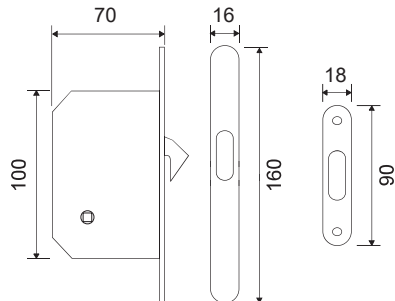

Guarniture per porte scorrevoli

Handle sets for sliding doors

KTS
HANDLES DESIGN

CODICE e DESCRIZIONE CODE and DESCRIPTION	FINITURE FINISHINGS	€	PCS/BOX
TPSQ01			
Trascinatore quadro	CHS	4,70	25
Square flush pull hole	CHL	4,70	25
	NEO	5,70	25
	BAO	6,50	25

TPST01			
Trascinatore tondo	OLV	3,60	25
Round flush pull hole	BRG	4,90	25
	BRY	5,20	25
	CHS	4,40	25
	CHL	4,40	25
	NEO	5,40	25
	BAO	6,20	25

SPS01			
Serratura per porte scorrevoli ∅ 8 mm	OLV	10,80	6
Sliding door lock ∅ 8 mm	BRG	11,50	6
	BRY	11,50	6
	CHS	12,30	6
	CHL	12,30	6
	BAO	13,00	6
	NEO	12,50	6