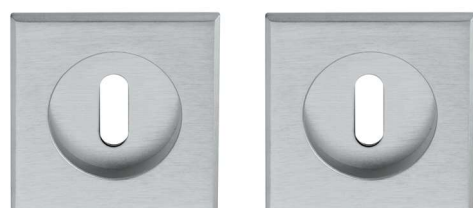

KITPSQ03G			
Kit porte scorrevoli foro chiave	CHS	29,00	5
	CHL	29,00	5
<i>Sliding door kit</i>	PVD	42,85	5