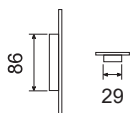

Guarniture per porte scorrevoli

Handle sets for sliding doors

KTS
HANDLES DESIGN

CODICE e DESCRIZIONE
CODE and DESCRIPTION

FINITURE
FINISHINGS

€

PCS/BOX

SETPSO02

Set per porte scorrevoli

Sliding door set

OLV	51,20	1
BRG	53,40	1
BRY	54,70	1
CHS	55,90	1
CHL	55,90	1

SETPSO03

Set per porte scorrevoli

Sliding door set

OLV	42,30	1
BRG	48,40	1
BRY	49,70	1
CHS	51,20	1
CHL	51,20	1