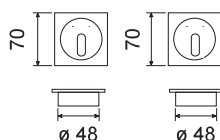

KITPSQ03G			
Kit porte scorrevoli foro chiave	CHS	29,00	5
	CHL	29,00	5
<i>Sliding door kit</i>	PVD	42,85	5