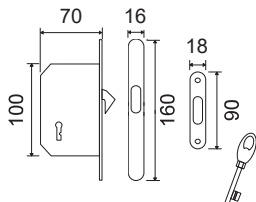

SETPSR03			
Set per porte scorrevoli	CHS	53,50	1
<i>Sliding door set</i>	CHL	53,50	1