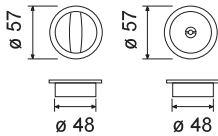

Guarniture per porte scorrevoli

Handle sets for sliding doors

KTS
HANDLES DESIGN

CODICE e DESCRIZIONE
CODE and DESCRIPTION

FINITURE
FINISHINGS

€

PCS/BOX

KITPST01

Kit porte scorrevoli
Sliding door kit

OLV	28,75	6
BRG	33,95	6
BRY	34,95	6
CHS	30,60	6
CHL	30,60	6
PVD	46,50	6
NEO	34,00	6