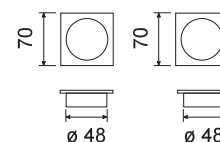

KITPSQ05G			
Kit porte scorrevoli senza foro	CHS	29,00	5
	CHL	29,00	5
<i>Sliding door kit</i>	PVD	42,85	5