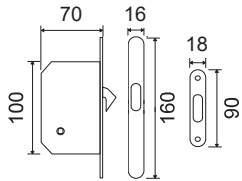

Guarniture per porte scorrevoli

Handle sets for sliding doors

KTS
HANDLES DESIGN

CODICE e DESCRIZIONE CODE and DESCRIPTION	FINITURE FINISHINGS	€	PCS/BOX
SETPSR02			
Set per porte scorrevoli	CHS	59,20	1
<i>Sliding door set</i>	CHL	59,20	1