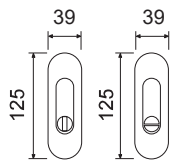

Guarniture per porte scorrevoli

Handle sets for sliding doors

KTS
HANDLES DESIGN

CODICE e DESCRIZIONE
CODE and DESCRIPTION

FINITURE
FINISHINGS

€

PCS/BOX

SETPSO02

Set per porte scorrevoli

Sliding door set

OLV	51,20	1
BRG	53,40	1
BRY	54,70	1
CHS	55,90	1
CHL	55,90	1