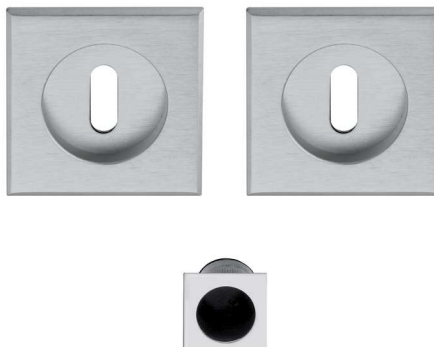

Guarniture per porte scorrevoli

Handle sets for sliding doors

KTS
HANDLES DESIGN

CODICE e DESCRIZIONE CODE and DESCRIPTION	FINITURE FINISHINGS	€	PCS/BOX
SETPSQ01G			
Set per porte scorrevoli	CHS	63,20	1
	CHL	63,20	1
<i>Sliding door set</i>	PVD	85,40	1

SETPSQ03G			
Set per porte scorrevoli	CHS	50,50	1
	CHL	50,50	1
<i>Sliding door set</i>	PVD	63,25	1