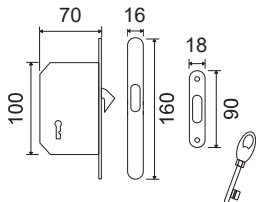

SETPSQ03G			
Set per porte scorrevoli	CHS	50,50	1
	CHL	50,50	1
<i>Sliding door set</i>	PVD	63,25	1