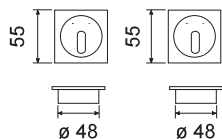

Guarniture per porte scorrevoli

Handle sets for sliding doors

CODICE e DESCRIZIONE CODE and DESCRIPTION	FINITURE FINISHINGS	€	PCS/BOX
KITPSQ03			
Kit porte scorrevoli foro chiave	CHS	20,70	10
	CHL	20,70	10
<i>Sliding door kit</i>