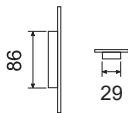

Guarniture per porte scorrevoli

Handle sets for sliding doors

KTS
HANDLES DESIGN

CODICE e DESCRIZIONE CODE and DESCRIPTION	FINITURE FINISHINGS	€	PCS/BOX
SETPSR02			
Set per porte scorrevoli	CHS	59,20	1
<i>Sliding door set</i>	CHL	59,20	1

SETPSR03			
Set per porte scorrevoli	CHS	53,50	1
<i>Sliding door set</i>	CHL	53,50	1