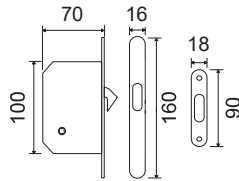

Sliding door set

Guarniture per porte scorrevoli

Handle sets for sliding doors

KTS
HANDLES DESIGN

CODICE e DESCRIZIONE CODE and DESCRIPTION	FINITURE FINISHINGS	€	PCS/BOX
SETPSQ01G			
Set per porte scorrevoli	CHS	63,20	1
	CHL	63,20	1
<i>Sliding door set</i>	PVD	85,40	1