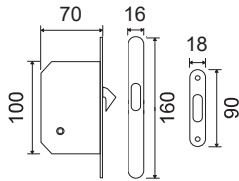

Guarniture per porte scorrevoli

Handle sets for sliding doors

KTS
HANDLES DESIGN

CODICE e DESCRIZIONE
CODE and DESCRIPTION

FINITURE
FINISHINGS

€

PCS/BOX

SETPST01G

Set per porte scorrevoli

OLV	54,65	1
BRG	60,65	1
BRY	65,65	1
CHS	59,50	1
CHL	59,50	1
PVD	79,50	1

Sliding door set