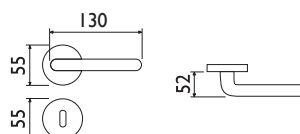

LHK028RR05

Maniglia su rosetta
e bocchetta tonda

*Handle with round rose
and escutcheon*