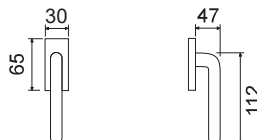

LHN013DK04

Martellina DK
con movimento in fibra
DK window handle