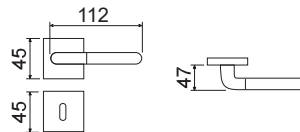

KTS
HANDLES DESIGN

QUBE

CODICE e DESCRIZIONE
CODE and DESCRIPTION

FINITURE
FINISHINGS

€

PCS/BOX

LHN013SR09

Maniglia su rosetta
e bocchetta quadra
*Handle with square rose
and escutcheon*