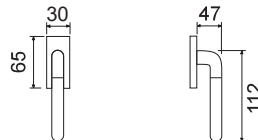

LHN013DK04

Martellina DK
con movimento in fibra
DK window handle