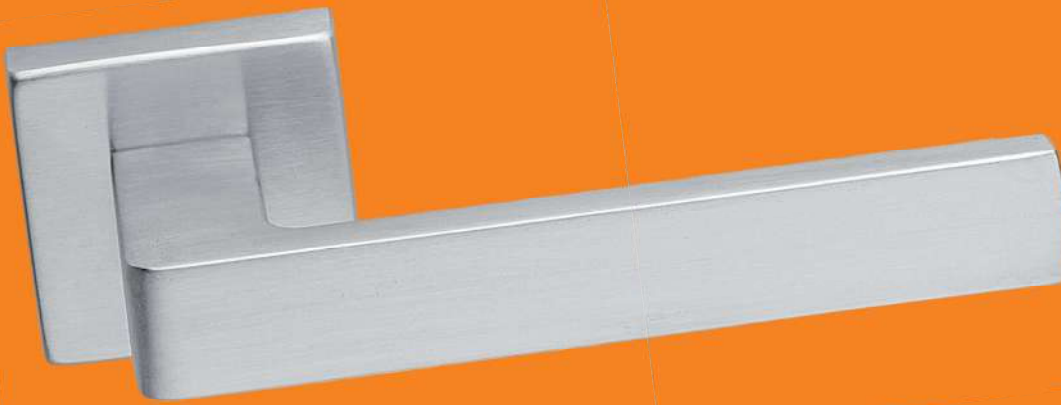

KTS
HANDLES DESIGN

WILLY

CODICE e DESCRIZIONE
CODE and DESCRIPTION

FINITURE
FINISHINGS

€

PCS/BOX

LHN017SR07

Maniglia su rosetta
e bocchetta quadra
*Handle with square rose
and escutcheon*

CHS	47,00	1
CHL	52,00	1
CLS	56,00	1