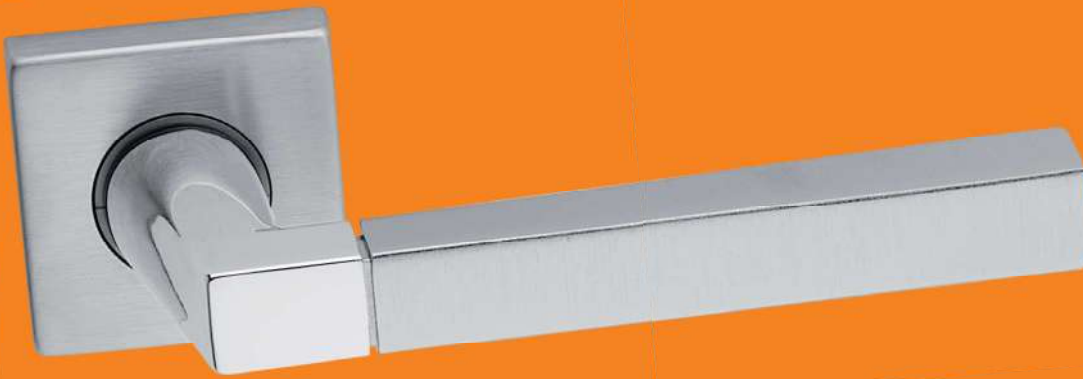

KTS
HANDLES DESIGN

QUBE

CODICE e DESCRIZIONE
CODE and DESCRIPTION

FINITURE
FINISHINGS

€

PCS/BOX

LHN013SR09

Maniglia su rosetta
e bocchetta quadra
*Handle with square rose
and escutcheon*

CLS

53,40

1