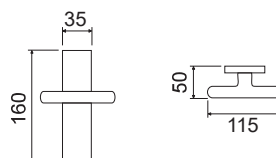

4

CHL

30,30

4

T05C05

Cremonese
su placca senza fori a vista
meccanismo gratz intercambiabile
*Window gratz handle on plate
without screw holes
gratz movement exchangeable*

CHS

40,10