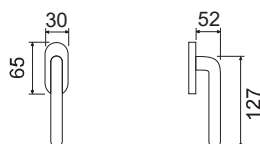

BLADE

CODICE e DESCRIZIONE CODE and DESCRIPTION	FINITURE FINISHINGS	€	PCS/BOX

LHN025RR08

Maniglia su rosetta
e bocchetta tonda
*Handle with round rose
and escutcheon*

CLS

49,20

1

CODICE e DESCRIZIONE CODE and DESCRIPTION	FINITURE FINISHINGS	€	PCS/BOX

LHN025DK01P

Martellina DK
con movimento metallico
premontato
DK window handle

CLS

29,60

4

CODICE e DESCRIZIONE CODE and DESCRIPTION	FINITURE FINISHINGS	€	PCS/BOX

LHN025RR08

Maniglia su rosetta
e bocchetta tonda
*Handle with round rose
and escutcheon*

OLV

45,60

1

BRY

49,00

1

CHS

47,80

1

CHL

47,80

1

ANT

49,00

1

VINV

54,00

1

CODICE e DESCRIZIONE CODE and DESCRIPTION	FINITURE FINISHINGS	€	PCS/BOX

LHN025DK01P

Martellina DK
con movimento metallico
premontato
DK window handle

OLV

27,40

4

BRY

29,40

4

CHS

28,70

4

CHL

28,70

4

ANT

29,40

4

VINV

32,40

4