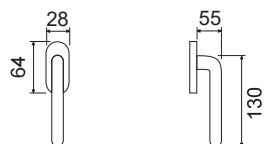

*Handle with round rose
and escutcheon*

CHS	46,60	1
CHL	48,60	1
PVD	58,00	1

LHN005DK01P

Martellina DK
con movimento metallico
premontato

DK window handle

CHS	28,00	4
CHL	29,20	4
PVD	34,80	4

KTS
HANDLES DESIGN