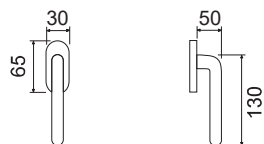

LHK059DK01

Martellina DK
con movimento metallico

DK window handle