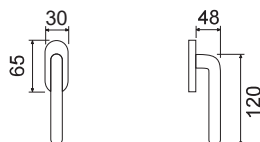

MEDEA

CODICE e DESCRIZIONE CODE and DESCRIPTION	FINITURE FINISHINGS	€	PCS/BOX

LHN003RR07

Maniglia su rosetta
e bocchetta tonda
*Handle with round rose
and escutcheon*

CLS 47,70 1

CODICE e DESCRIZIONE CODE and DESCRIPTION	FINITURE FINISHINGS	€	PCS/BOX

LHN003DK01P

Martellina DK
con movimento metallico
premontato
DK window handle

CLS 28,60 4

CODICE e DESCRIZIONE CODE and DESCRIPTION	FINITURE FINISHINGS	€	PCS/BOX

LHN003RR08

Maniglia su rosetta
e bocchetta tonda
*Handle with round rose
and escutcheon*

OLV 39,30 1
BRG 40,20 1
CHS 42,00 1
CHL 43,00 1
PVD 55,20 1

CODICE e DESCRIZIONE CODE and DESCRIPTION	FINITURE FINISHINGS	€	PCS/BOX

LHN003DK01P

Martellina DK
con movimento metallico
premontato
DK window handle

OLV 23,60 4
BRG 24,10 4
CHS 25,20 4
CHL 25,80 4
PVD 33,20 4