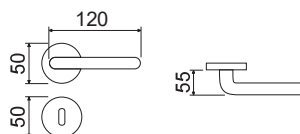

LHK051RR01B

Maniglia su rosetta
e bocchetta tonda

*Handle with round rose
and escutcheon*