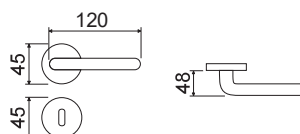

CLS 28,60 4

CODICE e DESCRIZIONE CODE and DESCRIPTION	FINITURE FINISHINGS	€	PCS/BOX
--	------------------------	---	---------

LHN003RR08

Maniglia su rosetta
e bocchetta tonda
*Handle with round rose
and escutcheon*