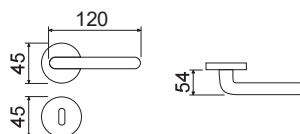

LHN014RR08

Maniglia su rosetta
e bocchetta tonda
*Handle with round rose
and escutcheon*

CHS 62,70
CHL 63,70 1

CODICE e DESCRIZIONE CODE and DESCRIPTION	FINITURE FINISHINGS	€	PCS/BOX
--	------------------------	---	---------