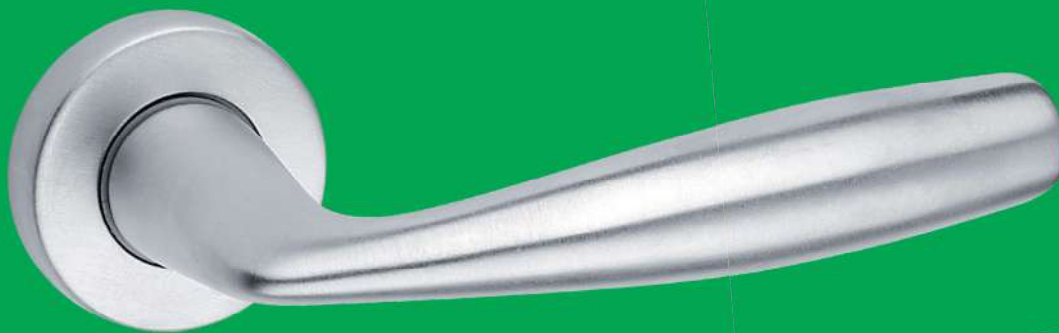

OLIVER

CODICE e DESCRIZIONE CODE and DESCRIPTION		FINITURE FINISHINGS	€	PCS/BOX
LHN023RR08				
Maniglia su rosetta e bocchetta tonda <i>Handle with round rose and escutcheon</i>		OLV	40,50	1
		BRG	43,00	1
		CHS	44,00	1
		CHL	44,00	1
		PVD	57,00	1
LHN023DK01P				
Martellina DK con movimento metallico premontato <i>DK window handle</i>		OLV	24,30	4
		BRG	25,80	4
		CHS	26,40	4
		CHL	26,40	4
		PVD	34,20	4