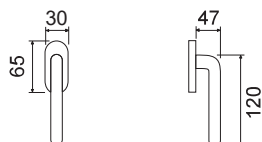

LHB031DK01

Martellina DK
con movimento metallico

DK window handle