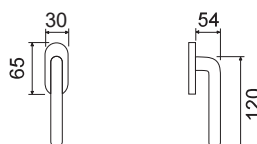

LHN014DK01

Martellina DK
con movimento metallico
DK window handle