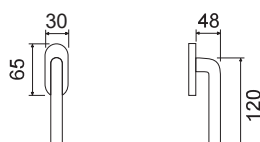

OLV 23,60 4
BRG 24,10 4
CHS 25,20 4
CHL 25,80 4
PVD 33,20 4