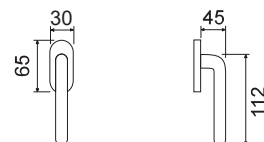

LHN029DK02P

Martellina DK
con movimento in fibra
premontato

DK window handle