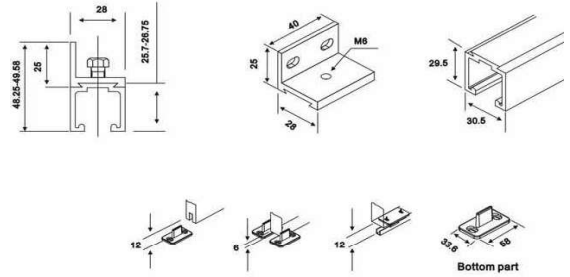

Binari e carrelli per porte scorrevoli

Tracks and trolleys for sliding doors

KTS
HANDLES DESIGN

CODICE e DESCRIZIONE
CODE and DESCRIPTION

€

PCS/BOX

TT160

Kit porta scorrevole portata 120 Kg
completo di binario in alluminio MT. 1,90
squadretta esclusa

67,60

1