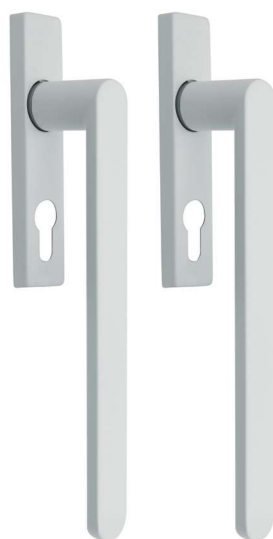

BAO

Bianco Ral 9016 opaco
Matt white