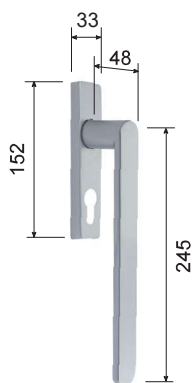

BAO

Bianco Ral 9016 opaco
Matt white